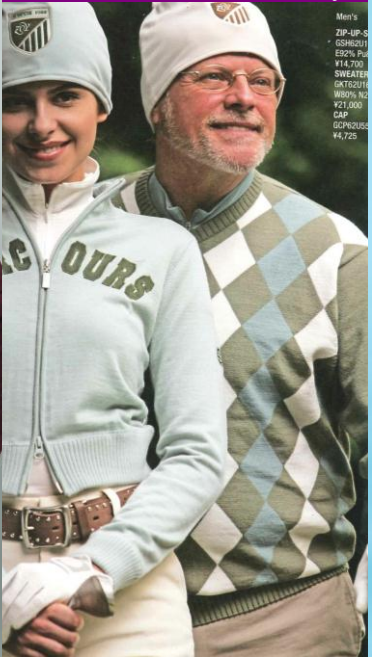

Randy Goins

ランディ ゴインズ

H:171 B:117 W:97 H:111 S:27.5 Hair:Gray Eyes:Blue